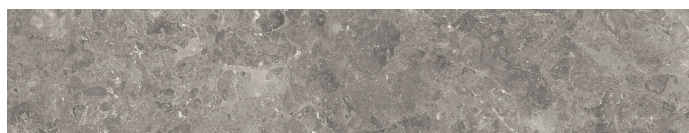

Mineral Grey Opaco
Matt Mineral Grey